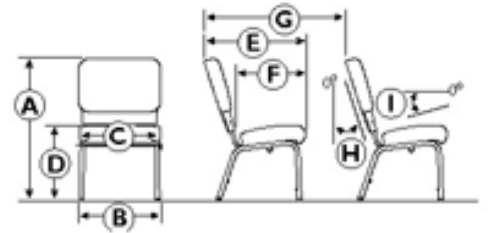

BERTOLINI™
COLLECTION

ST-132

HIGH DENSITY STACKER

SPECIFICATIONS (Model #ST-132)

APPROXIMATE WEIGHT	8.9 lbs.
HEIGHT (A)	32.25"
WIDTH (B)	18.5"
SEAT WIDTH (C)	17"
SEAT HEIGHT (D)	17.75"
DEPTH (E)	20.5"
RECOMMENDED EGRESS (G)	36"
STACKS (J)	10 high without cart
STACKS (J)	25 high with cart
AROUND 60" ROUND (K)	8-10