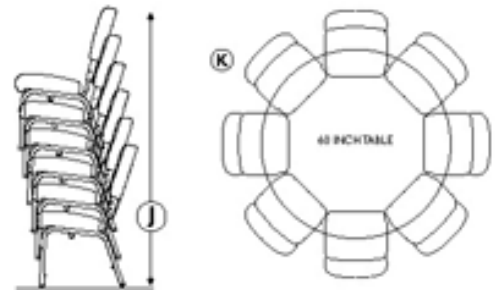

BERTOLINI™
COLLECTION

ST-132

HIGH DENSITY STACKER

SPECIFICATIONS (Model #ST-132)

APPROXIMATE WEIGHT	8.9 lbs.
HEIGHT (A)	32.25"
WIDTH (B)	18.5"
SEAT WIDTH (C)	17"
SEAT HEIGHT (D)	17.75"
DEPTH (E)	20.5"
RECOMMENDED EGRESS (G)	36"
STACKS (J)	10 high without cart
STACKS (J)	25 high with cart
AROUND 60" ROUND (K)	8-10